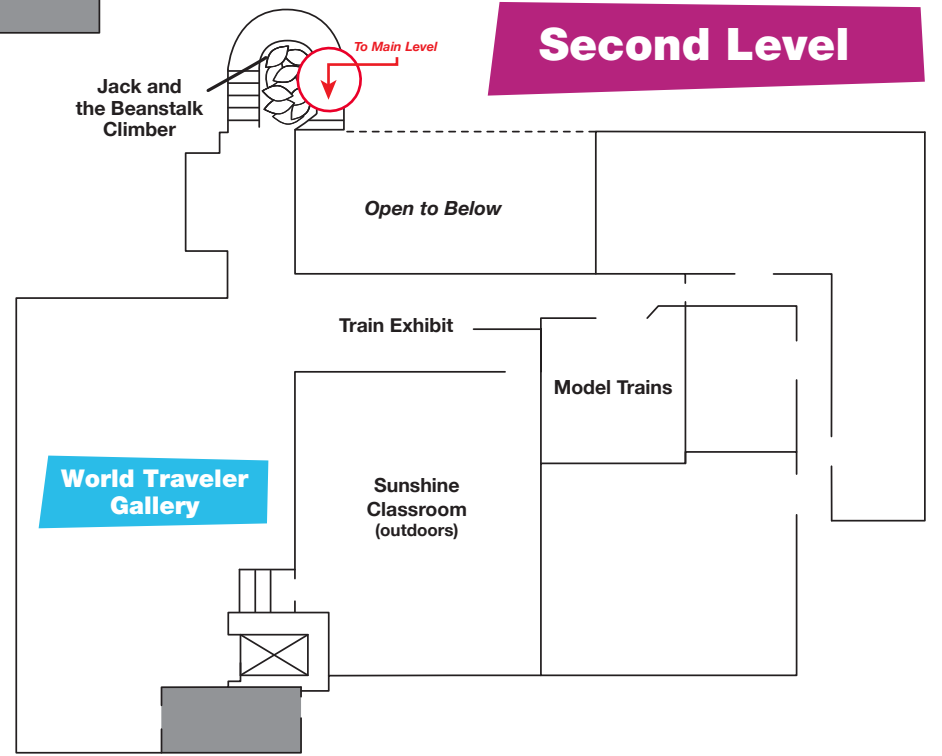

PLAY the night away!

Main Level

Second Level

Five Senses
Recollections
Shadow Wall
Training Center

Third Level

Balls in Motion
Edwards' Attic
Electrostatic Generator
Magnets
Three-Story Slide

Second Level

Lower Level

Map Legend

	Restrooms		Elevators
	Water Bottle Filling Station		Nonpublic
	Coat Room		Stairs
	Bar		Cocktails (Drink Ticket)
	Food		Entertainment

1. Burgers
2. Barbeque
3. Chicken
4. Pretzels and Gooney Butter Cake
5. Ice Cream