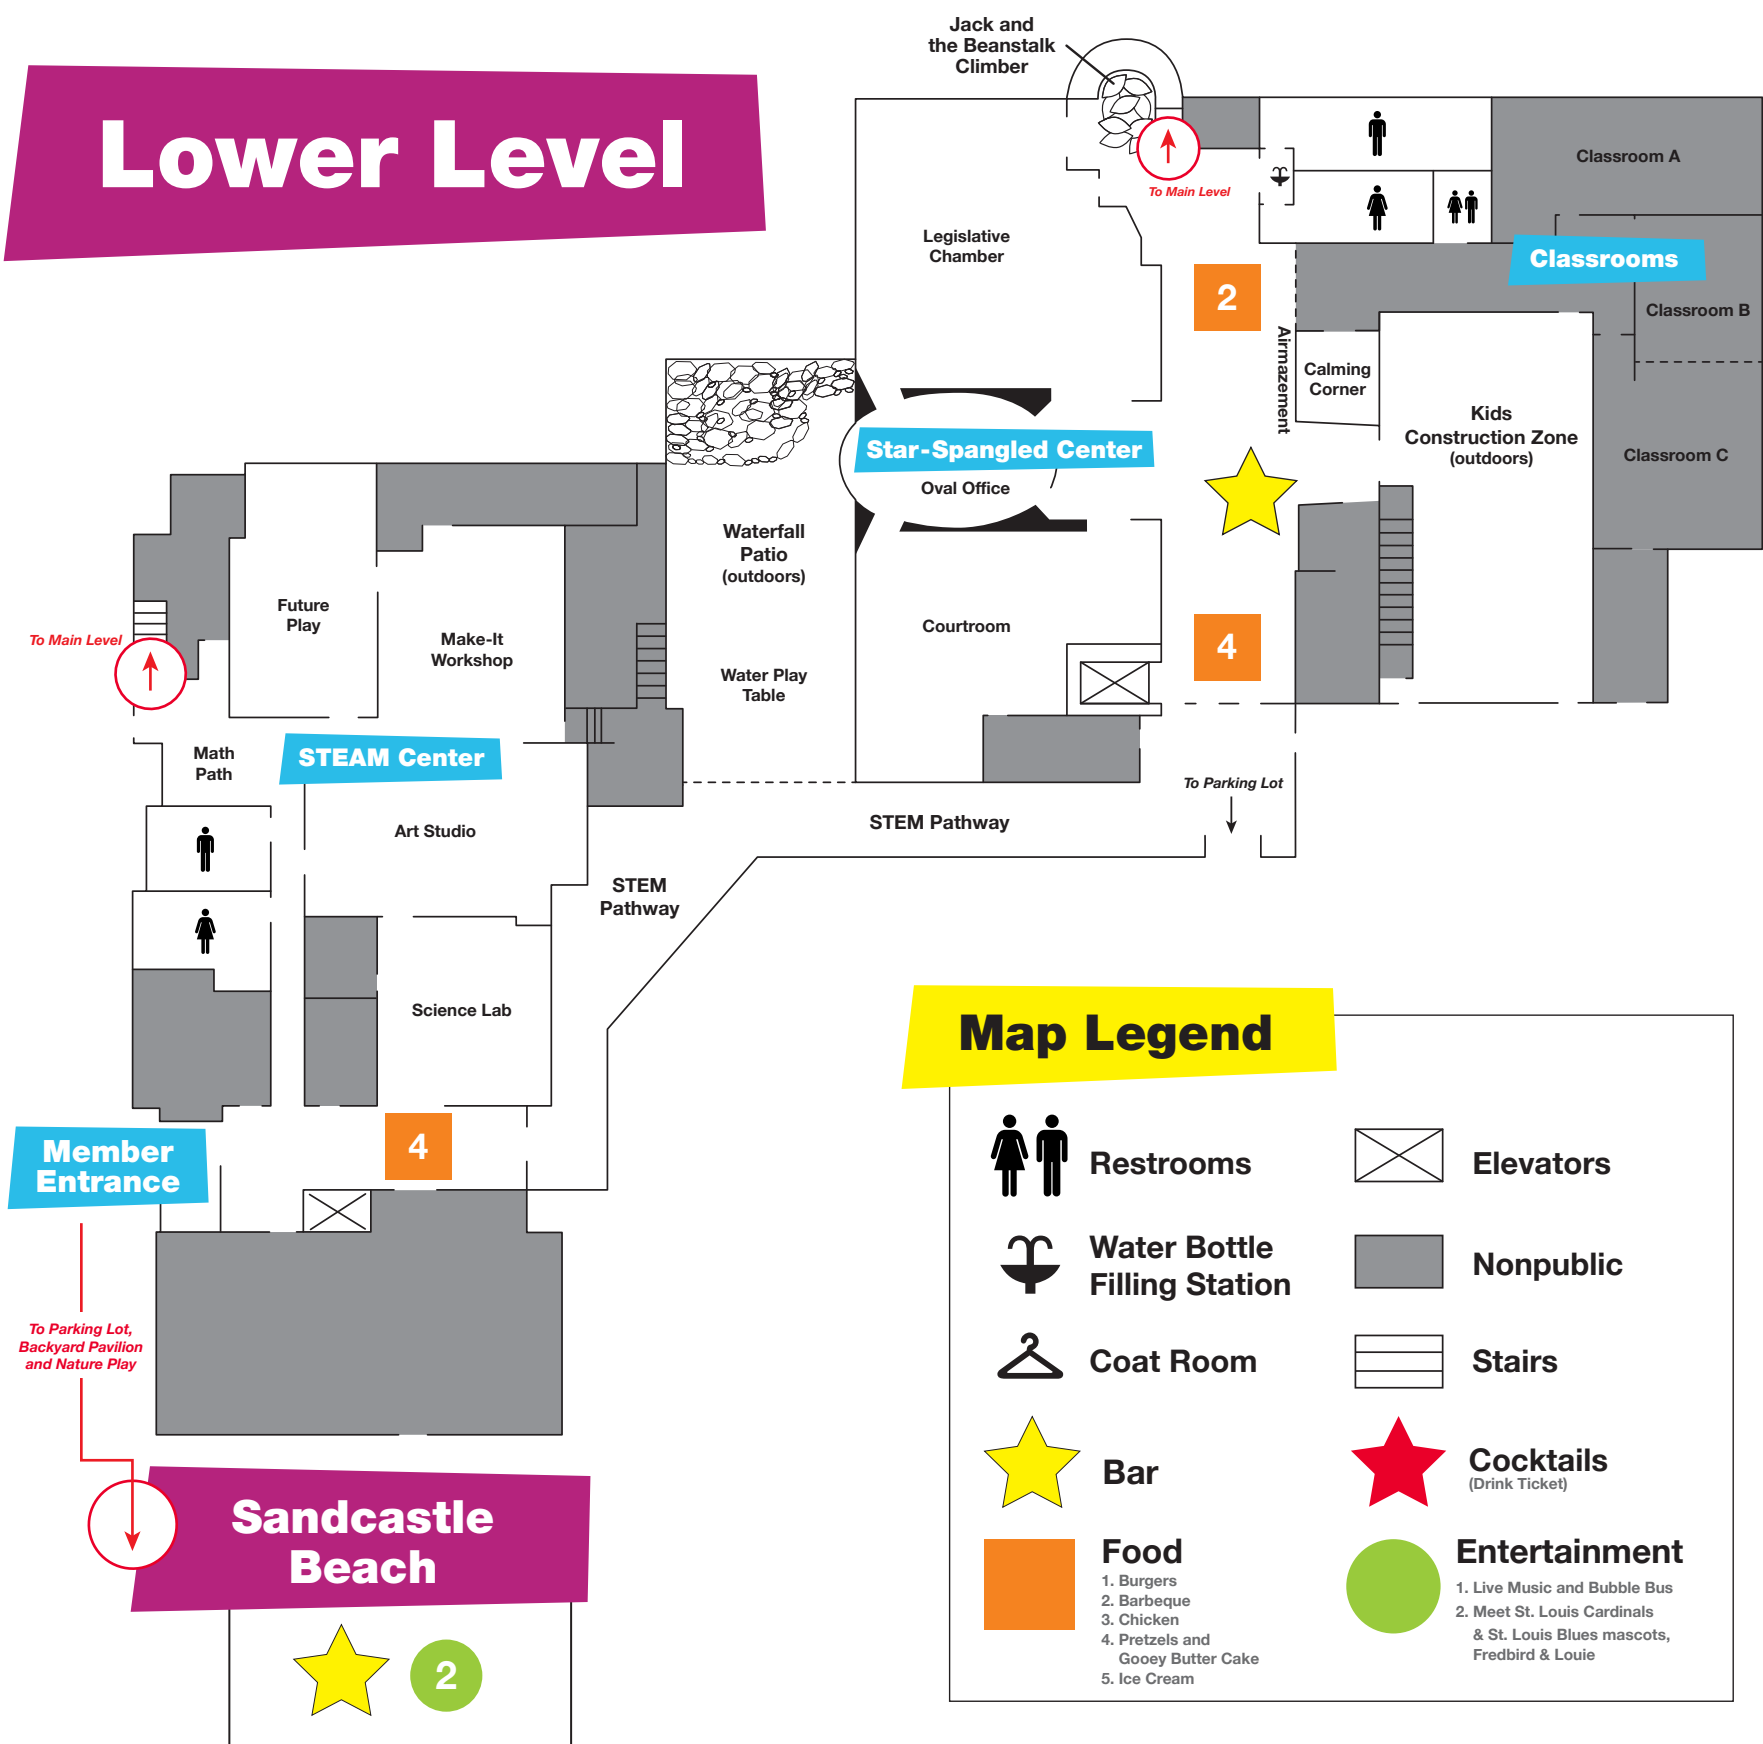

PLAY the night away!

Main Level

Second Level

Five Senses
Recollections
Shadow Wall
Training Center

Third Level

Balls in Motion
Edwards' Attic
Electrostatic Generator
Magnets
Three-Story Slide

Second Level

Lower Level

Map Legend

	Restrooms		Elevators
	Water Bottle Filling Station		Nonpublic
	Coat Room		Stairs
	Bar		Cocktails (Drink Ticket)
	Food		Entertainment

1. Burgers
2. Barbeque
3. Chicken
4. Pretzels and Gooney Butter Cake
5. Ice Cream

1. Live Music and Bubble Bus
2. Meet St. Louis Cardinals & St. Louis Blues mascots, Fredbird & Louie