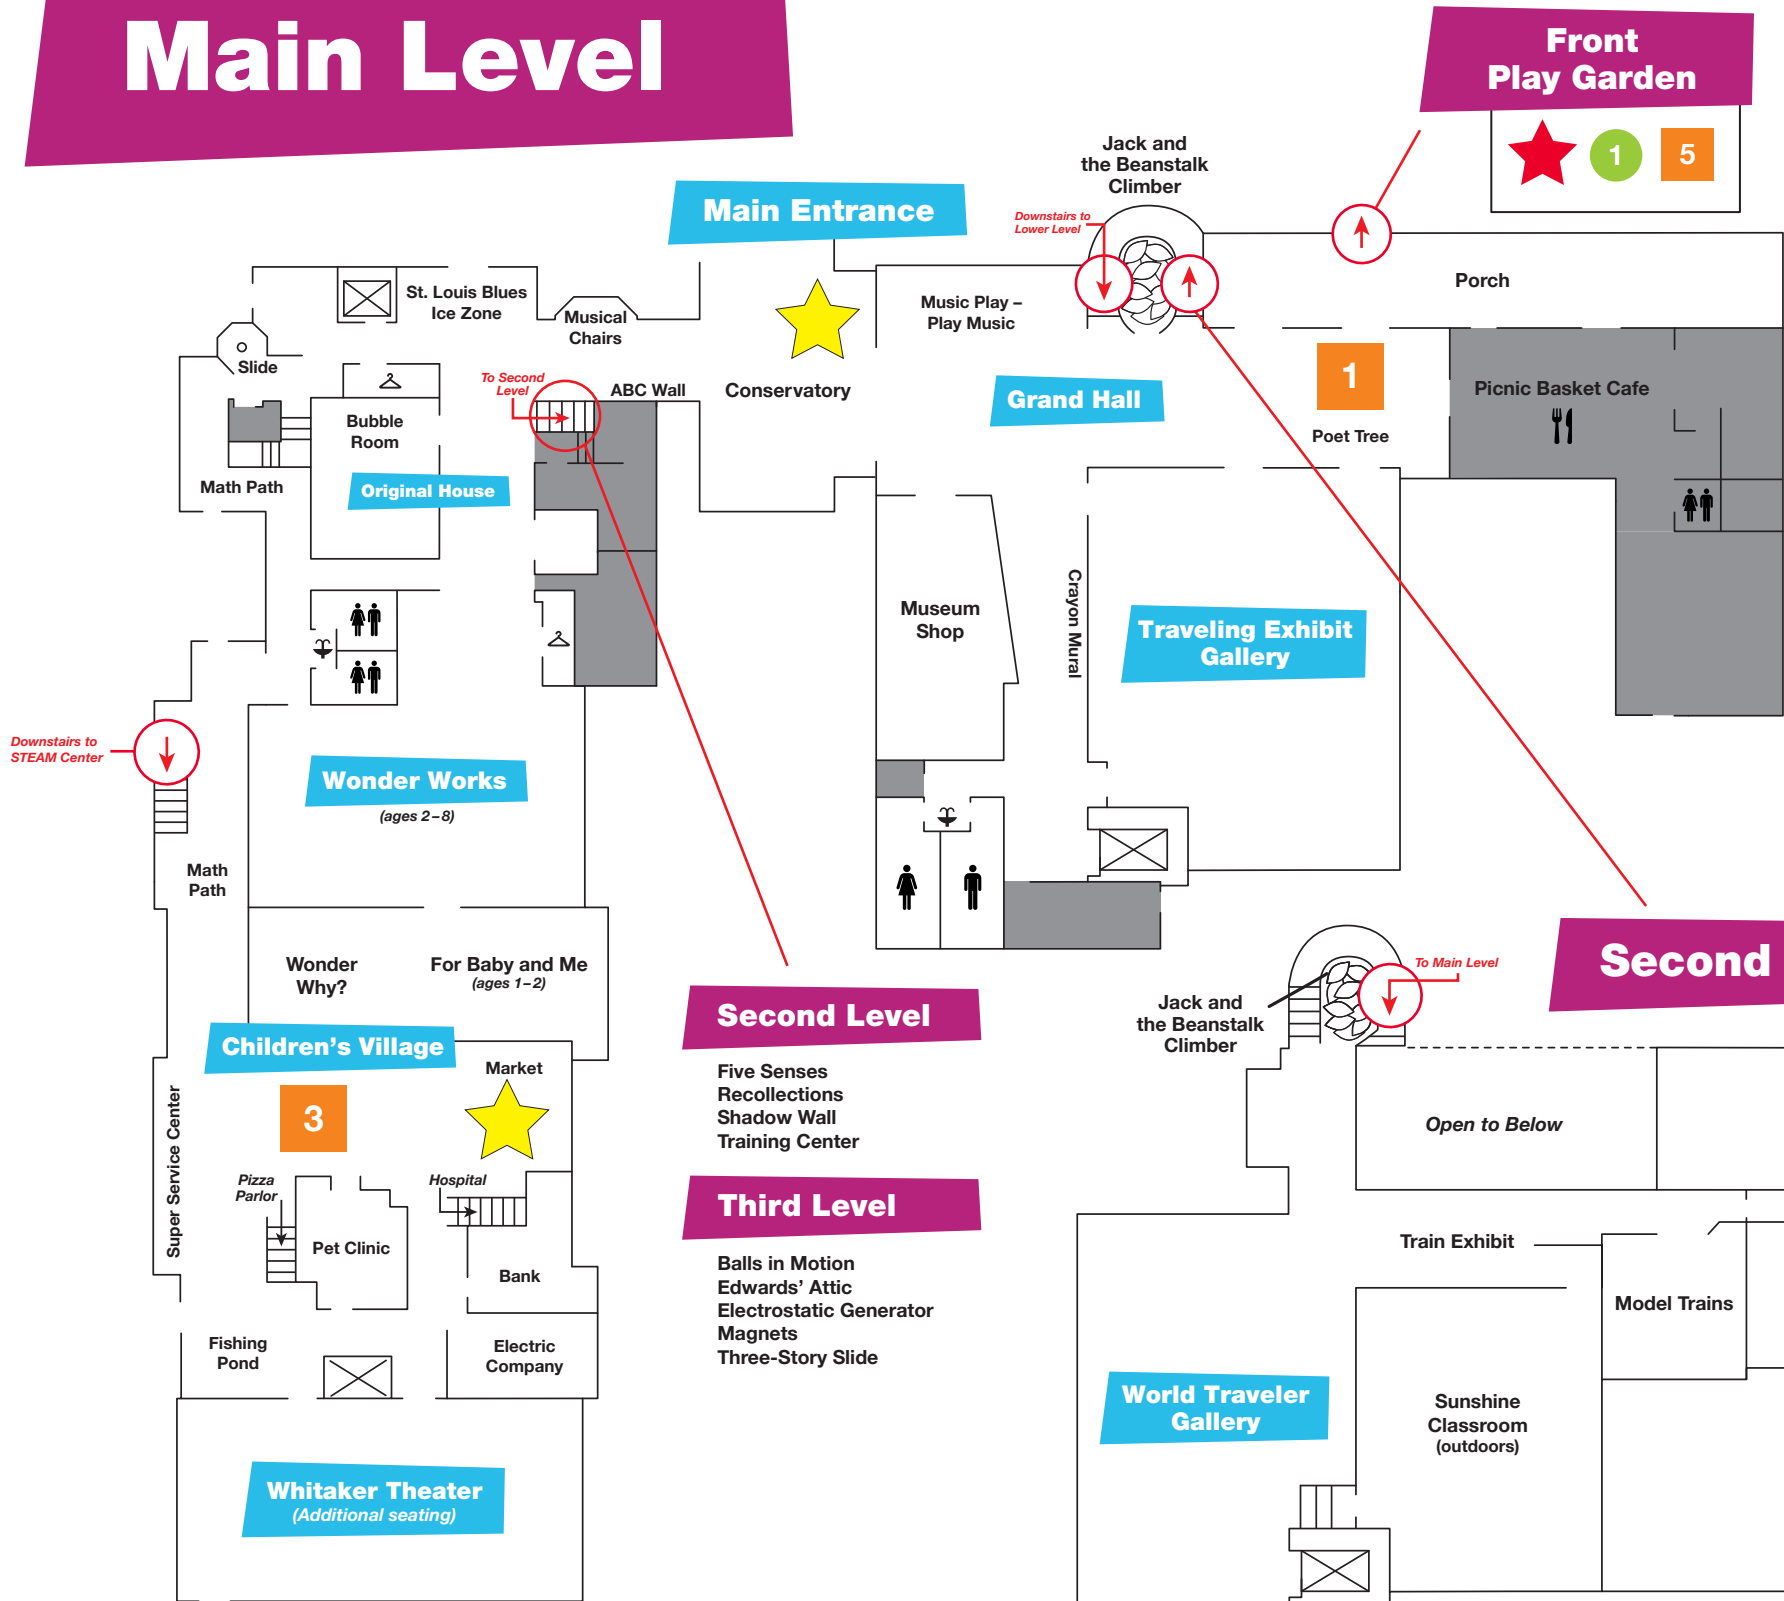

PLAY the night away!

Main Level

Second Level

Five Senses
Recollections
Shadow Wall
Training Center

Third Level

Balls in Motion
Edwards' Attic
Electrostatic Generator
Magnets
Three-Story Slide

Second Level

Lower Level

Map Legend

	Restrooms		Elevators
	Water Bottle Filling Station		Nonpublic
	Coat Room		Stairs
	Bar		Cocktails (Drink Ticket)
	Food		Entertainment

1. Burgers
2. Barbeque
3. Chicken
4. Pretzels and Gooney Butter Cake
5. Ice Cream