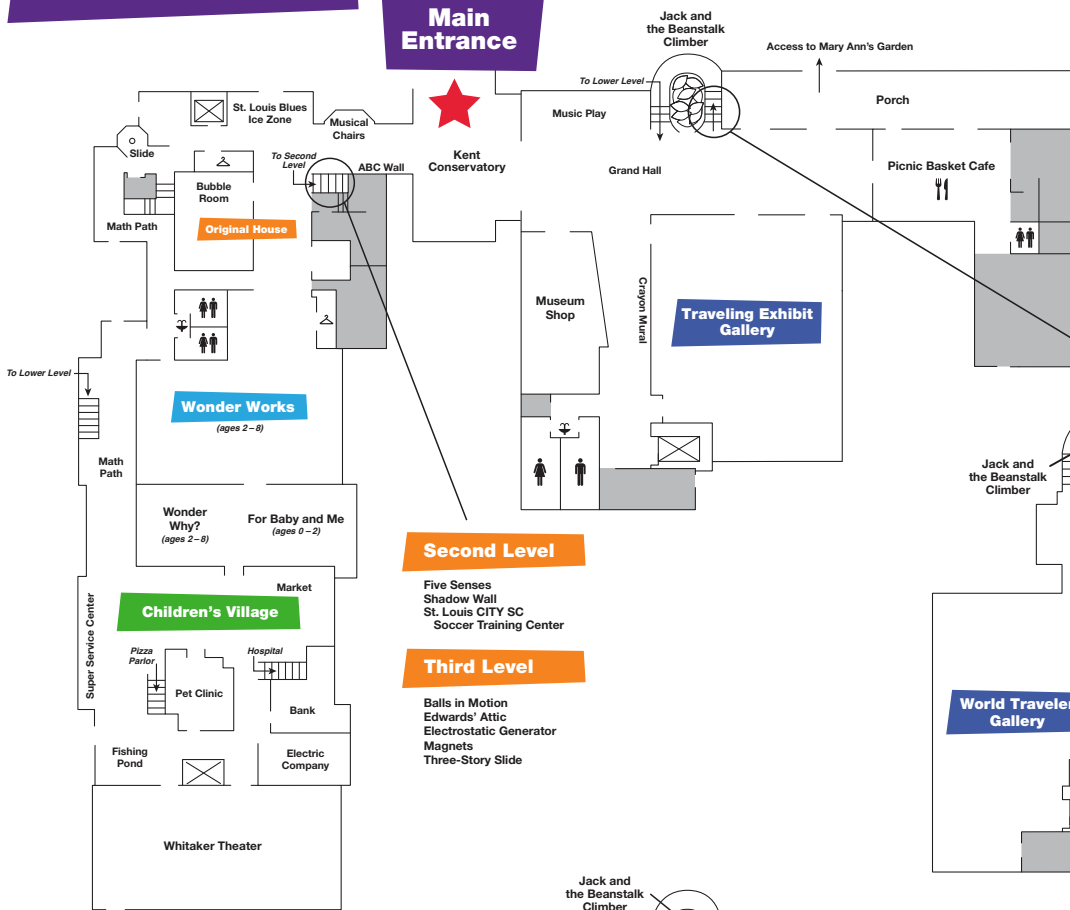

# Museum Map

Scan this QR code to view a digital map!

## Main Level

### Main Entrance

### Map Legend

- |  |                              |  |           |
|--|------------------------------|--|-----------|
|  | Restrooms                    |  | Elevators |
|  | Water Bottle Filling Station |  | Nonpublic |
|  | Coat Room                    |  | Stairs    |
|  | Main Entrance                |  |           |